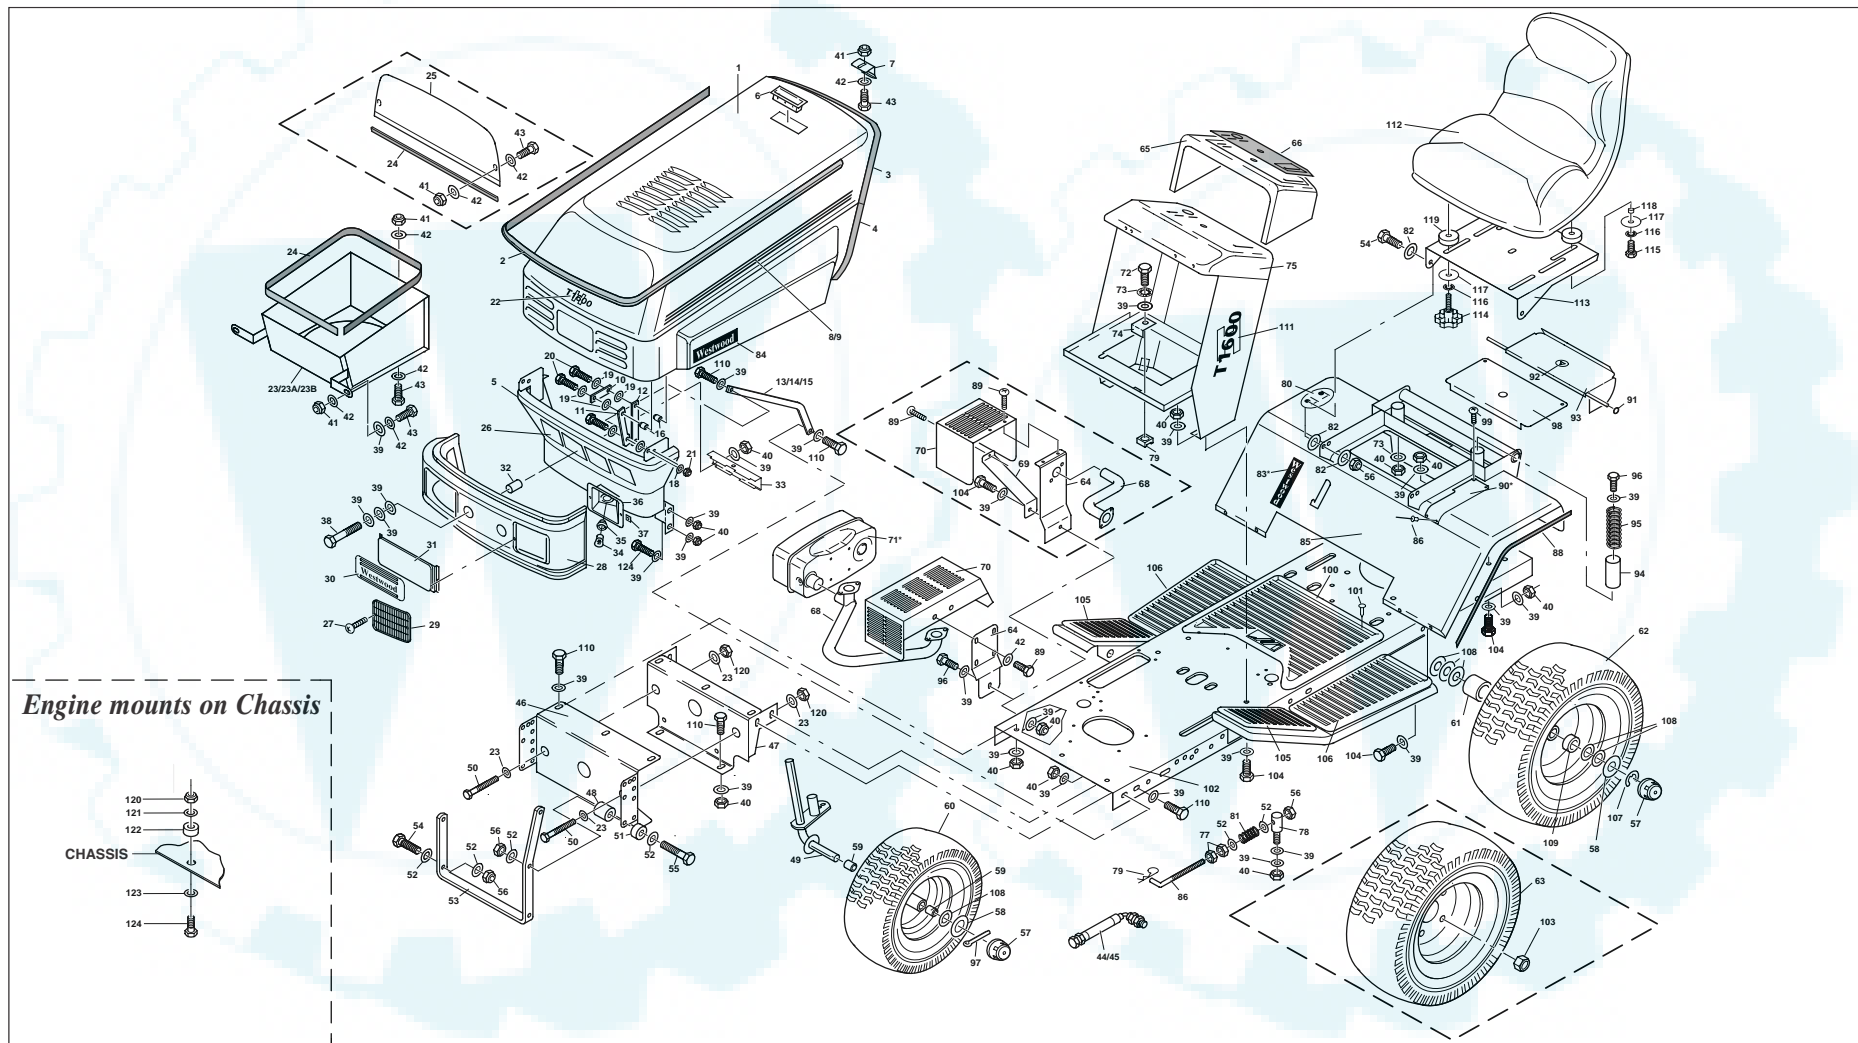

Tractor Chassis and Upper Body Panels

A C U T   A B O V E   T H E   C O M P E T I T I O N

Tractor Chassis and Upper Body Panels

ITEM	PART NO.	DESCRIPTION	QTY
*	RCL902108-00	Bonnet Assembly (Spares)	1
1	RCL564135-00	Bonnet	1
2	RCL136007-00	Trim, Long	1
3	4832	Trim	2
4	3583	Trim	2
5	RCL564133-00	Valance (Bonnet)	1
6	8896	Bonnet Hand Grip	1
7	8551	Bonnet Catch	1
8	RCL766181-00	Bonnet Stripe, Left Hand	1
9	RCL766180-00	Bonnet Stripe, Right Hand	1
10	RCL584418-00	Link Plate	2
11	RCL584371-00	Short Bracket	2
12	RCL584372-00	Long Bracket	2
*	RCL584421-00	Link Plate, S1600	1
13	RCL584419-00	Bonnet Stay, S1600/T1600/T1800	2
*	RCL584419-00	Bonnet Stay, S1300	1
14	RCL584420-00	Bonnet Stay, S1300	1
15	RCL584453-00	Bonnet Stay, Honda Engineered	2
16	RCL584367-00	Spacer, Shouldered	4
17	RCL584366-00	Spacer, Hinge	6
18	1331	Washer, Thin	4
19	3620	Washer, Heavy	12
20	6170	Bolt, Short	4
*	048-0625	Bolt, Long	4
21	RCL089-0608	Nut	8
22	RCL766148-00	Decal, T1600H	1
*	RCL766147-00	Decal, T1600M	1
*	RCL766146-00	Decal, S1600H	1
*	RCL766145-00	Decal, S1600M	1
*	RCL766152-00	Decal, T1800H	1
*	RCL766151-00	Decal, T1800M	1
*	RCL766142-00	Decal, S1300H	1
*	RCL766141-00	Decal, S1300M	1
23	9051	Air Intake Box, T1600/T1800	1
23A	RCL564132-00	Air Intake Lower Tray, Honda 13HP only	1

ITEM	PART NO.	DESCRIPTION	QTY
23B	4098	Rivets	4
24	4832	Air Intake Trim (Length as Required)	1
25	9047	Heatshield Bonnet, S1300/S1600	1
26	8927	Blanking Cap, S1300	4
27	1956	Screw	4
28	8842	Grille Assembly, S1600/T1600/T1800	1
29	8256	Headlamp Lens, S1600/T1600/T1800	2
30	RCL766139-00	Decal, Westwood, Front Grille	1
31	9453	Cover Plate	1
32	M3489	Spacer, Plastic	2
33	9021	Grille Clamp Plate	1
34	8274	Lamp Bulb	2
35	8273	Lampholder	2
36	8905	Headlight Reflector	2
37	3038	J Nut	4
38	1266	Bolt	2
39	3613	Washer	39
40	1273	Nut	19
41	1270	Nut	5
42	1331	Washer	39
43	1156	Setscrew	5
44	7852	Oil Drain, T1600/T1800	1
45	7537	Oil Drain Pipe, S1300/S1600	1
*	3742	Oil Drain Plug, S1300/S1600	1
46	RCL584294-00	Chassis Front	1
47	RCL584295-00	Chassis Plate	1
48	6636	Spacer	2
49	RCL564104-00	Stub Axle, Right Hand	1
50	RCL030-0875	Bolt	2
51	3683	Spacer	2
52	1323	Washer	53
53	9148	Hanger Bar, T1600/T1800	1
*	9094	Hanger Bar, S1300/S1600	1
*	RCL584360-00	Hanger Bar, Honda 13HP only	1
54	1948	Setscrew	4

ITEM	PART NO.	DESCRIPTION	QTY
55	1319	Bolt	2
56	1324	Nut	26
57	4230	Hub Cap	4
58	3908	Washer, Hub Cap	4
59	RCL134007-04	Bush Oilite	4
60	RCL134007-00	Front Wheel Assembly 15"	2
*	RCL134007-01	Front Wheel Trim	2
*	RCL134007-02	Front Tyre	2
*	1540	Inner Tube Front	2
61	1715	Rear Wheel Spacer, 3/4" Bore, T1600M/T1800M	2
*	1980	Rear Wheel Spacer, 3/4" Bore, S1300M/S1600M	4
*	5479	Rear Wheel Spacer, 3/4" Bore, S1300H/S1600H/T1600H	2
62	RCL134008-00	Rear Wheel Assembly, 3/4" Bore-19", S1300/S1600/T1600	2
*	RCL134008-01	Wheel Rim	2
*	RCL134008-02	Tyre	2
*	9041	Inner Tube	2
63	RCL134015-00	Rear Wheel Assembly, T1800H only	2
*	RCL134015-01	Wheel Rim, T1800H only	2
*		Wheel Rim, Honda 13HP	2
64	7592	Support Brkt. Exhaust, T1600/T1800	1
*	8852	Support Brkt. Exhaust, S1300/S1600	1
65	8849	Console Cover, S1600/T1600/T1800	1
66	RCL766149-00	Console Decal, T1600/T1800	1
67	RCL766161-00	Console Decal, S1300/S1600	1
68	7548	Pipe Exhaust, T1600/T1800	1
*	8856	Pipe Exhaust, S1600	1
*	RCL564129-00	Pipe Exhaust, Honda 13HP only	1
69	8854	Heatshield, S1600	1
*	RCL584352-00	Heatshield, Honda 13HP only	1
70	7751	Muffler, T1600/T1800/Honda 13HP	1
*	8653	Muffler, S1600	1

A C U T A B O V E T H E C O M P E T I T I O N