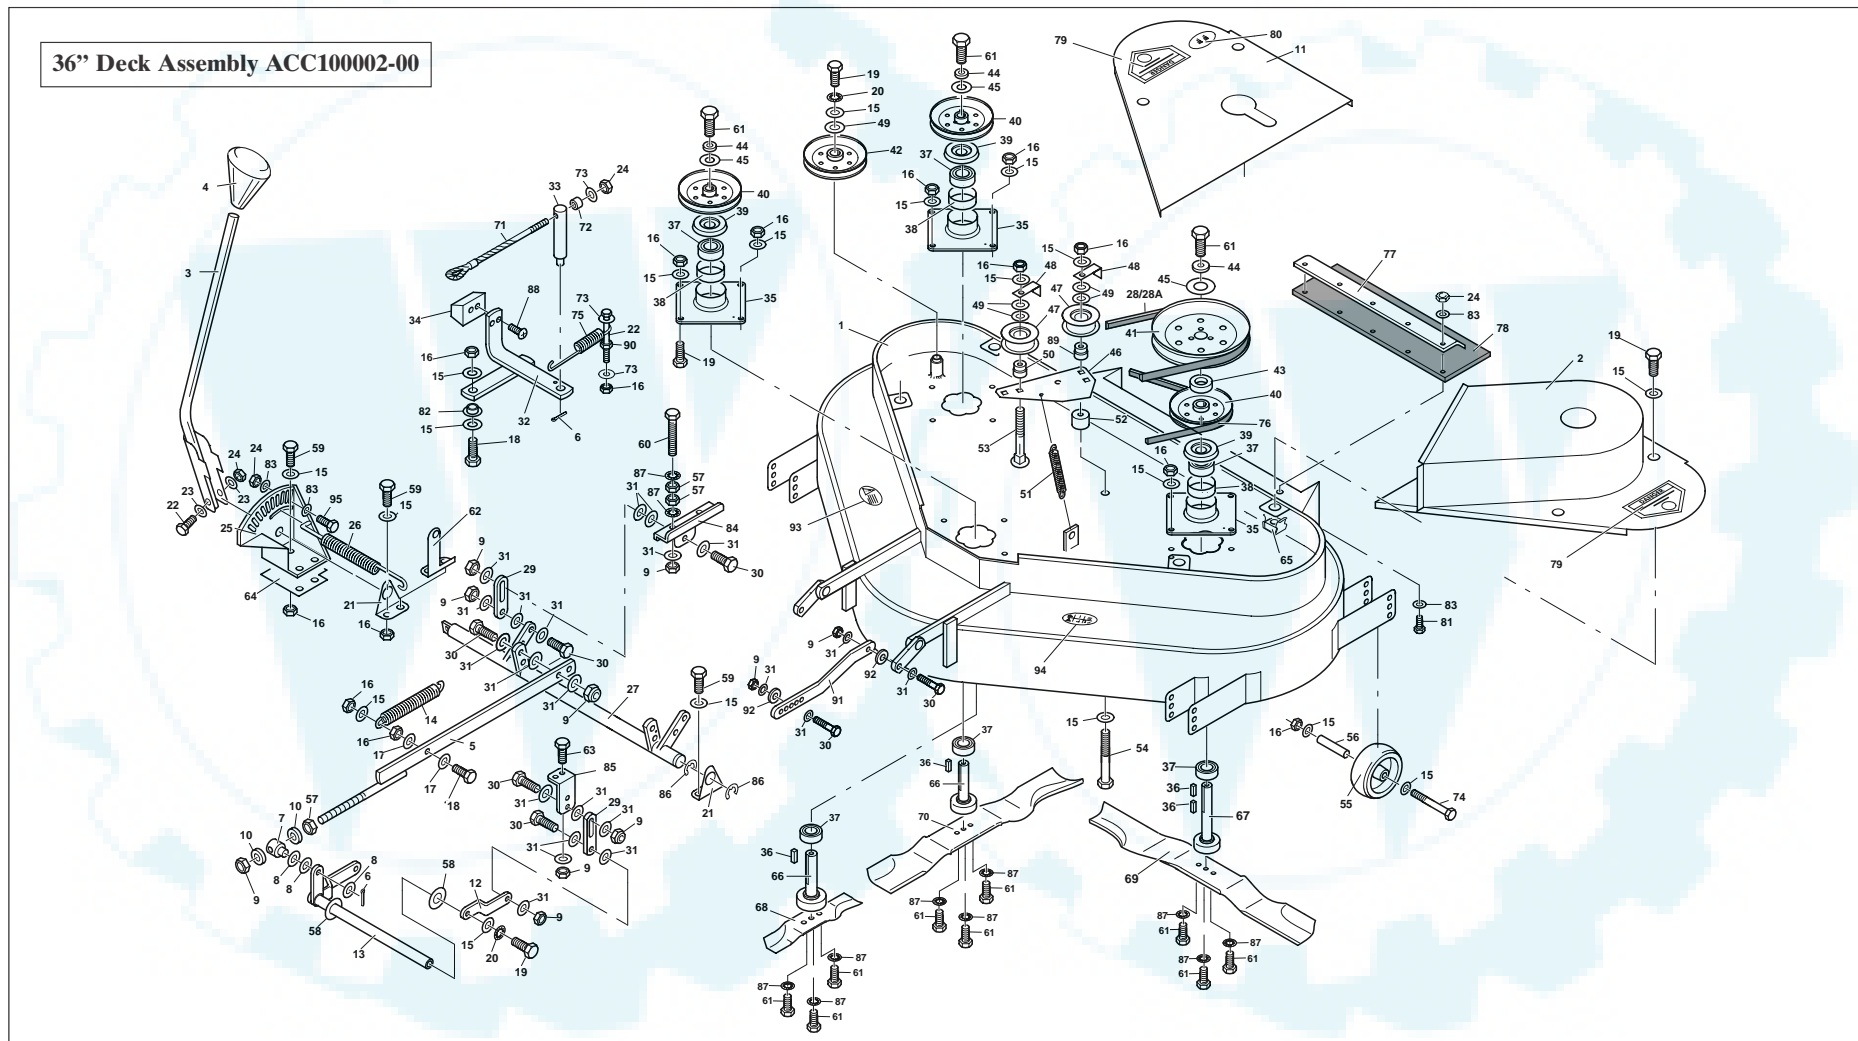

A C U T A B O V E T H E C O M P E T I T I O N

36" (91cm) Triple Blade Cutter Deck

A C U T A B O V E T H E C O M P E T I T I O N

36" (91cm) Triple Blade Cutter Deck

ITEM	PART NO.	DESCRIPTION	QTY
1	RCL564034-00	Deck Shell	1
2	RCL564045-00	Belt Guard Assy. 'S', Large	1
*	RCL564047-00	Belt Guard Assy. 'T', Small	1
3	7646	Lever, Height Adjuster	1
4	2649	Knob	1
5	RCL564041-00	Hitch Rod	1
6	1233	Split Pin	2
7	8639	Pivot	1
8	RCL011-1001	Washer	3
9	RCL090-10	Nut	24
10	3683	Spacer	2
11	RCL584059-00	Belt Guard Assy.	1
12	RCL584056-00	Lifting Spindle Link, Left Hand	1
13	RCL564039-00	Lifting Spindle Assy.	1
14	3142	Spring, Tension	1
15	011-0801	Washer	52
16	RCL090-08	Nut	27
17	009-0817	Washer	10
18	RCL030-0835	Bolt	2
19	RCL048-0820	Setscrew	18
20	RCL013-08	Washer	2
21	8922	Pivot Bkt.	2
22	RCL030-0635	Bolt	2
23	RCL009-0612A	Washer	2
24	RCL089-0608	Nut	9
25	RCL564040-00	Height Adj. Quadrant	1
26	2595	Spring, Long Arm	1
27	9067	Hanger Bkt. Assy.	1
28†	RCL218003-00	Drive Belt, B57 (Manual Engage)	1
28A	RCL218002-00	Drive Belt, B52 (Electric Clutch)	1
29	8915	Lifting Link	4
30	RCL048-1035	Setscrew	13
31	RCL017-1003	Washer	30
32†	RCL564042-00	Brake Arm Assy.	1
33†	RCL584039-00	Brake Arm Cable Pillar	1