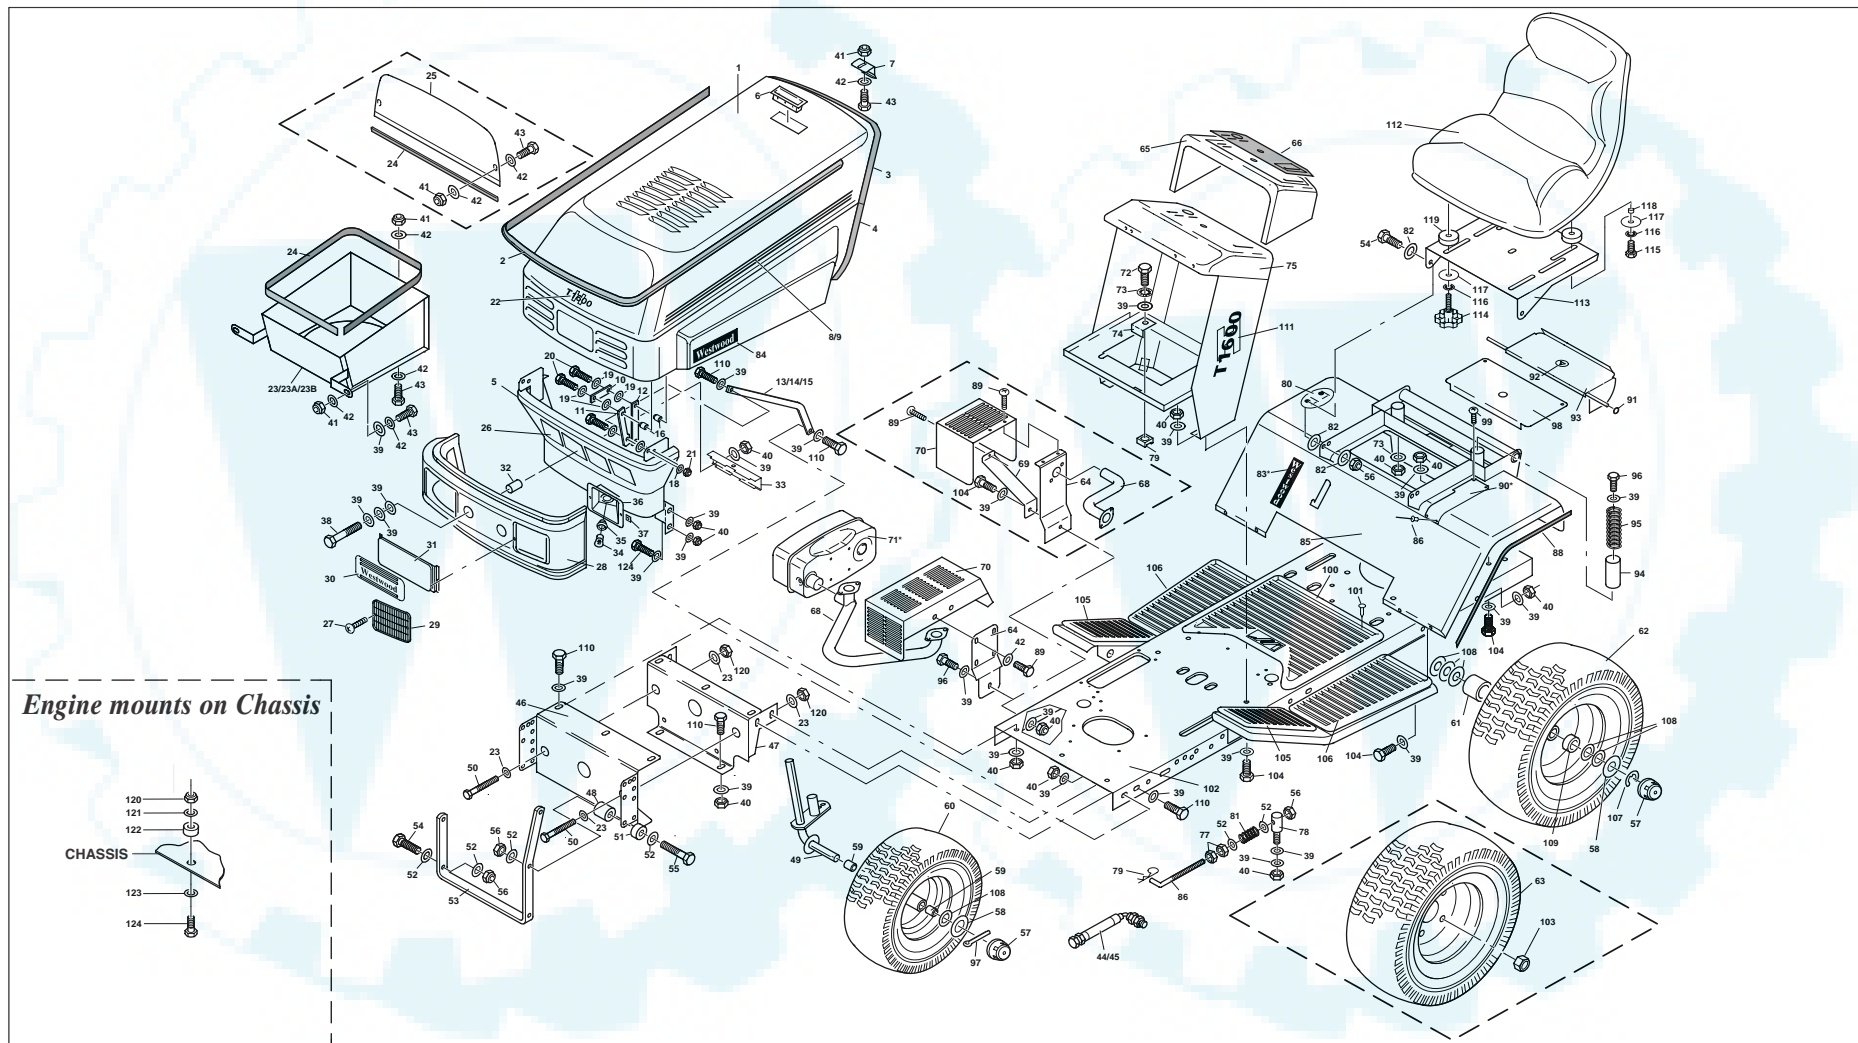

Tractor Chassis and Upper Body Panels

ITEM	PART NO.	DESCRIPTION	QTY
*	RCL902108-00	Bonnet Assembly (Spares)	1
1	RCL564135-00	Bonnet	1
2	RCL136007-00	Trim, Long	1
3	4832	Trim	2
4	3583	Trim	2
5	RCL564133-00	Valance (Bonnet)	1
6	8896	Bonnet Hand Grip	1
7	8551	Bonnet Catch	1
8	RCL766181-00	Bonnet Stripe, Left Hand	1
9	RCL766180-00	Bonnet Stripe, Right Hand	1
10	RCL584418-00	Link Plate	2
11	RCL584371-00	Short Bracket	2
12	RCL584372-00	Long Bracket	2
*	RCL584421-00	Link Plate, S1600	1
13	RCL584419-00	Bonnet Stay, S1600/T1600/T1800	2
*	RCL584419-00	Bonnet Stay, S1300	1
14	RCL584420-00	Bonnet Stay, S1300	1
15	RCL584453-00	Bonnet Stay, Honda Engineered	2
16	RCL584367-00	Spacer, Shouldered	4
17	RCL584366-00	Spacer, Hinge	6
18	1331	Washer, Thin	4
19	3620	Washer, Heavy	12
20	6170	Bolt, Short	4
*	048-0625	Bolt, Long	4
21	RCL089-0608	Nut	8
22	RCL766148-00	Decal, T1600H	1
*	RCL766147-00	Decal, T1600M	1
*	RCL766146-00	Decal, S1600H	1
*	RCL766145-00	Decal, S1600M	1
*	RCL766152-00	Decal, T1800H	1
*	RCL766151-00	Decal, T1800M	1
*	RCL766142-00	Decal, S1300H	1
*	RCL766141-00	Decal, S1300M	1
23	9051	Air Intake Box, T1600/T1800	1
23A	RCL564132-00	Air Intake Lower Tray, Honda 13HP only	1

ITEM	PART NO.	DESCRIPTION	QTY
23B	4098	Rivets	4
24	4832	Air Intake Trim (Length as Required)	1
25	9047	Heatshield Bonnet, S1300/S1600	1
26	8927	Blanking Cap, S1300	4
27	1956	Screw	4
28	8842	Grille Assembly, S1600/T1600/T1800	1
29	8256	Headlamp Lens, S1600/T1600/T1800	2
30	RCL766139-00	Decal, Westwood, Front Grille	1
31	9453	Cover Plate	1
32	M3489	Spacer, Plastic	2
33	9021	Grille Clamp Plate	1
34	8274	Lamp Bulb	2
35	8273	Lampholder	2
36	8905	Headlight Reflector	2
37	3038	J Nut	4
38	1266	Bolt	2
39	3613	Washer	39
40	1273	Nut	19
41	1270	Nut	5
42	1331	Washer	39
43	1156	Setscrew	5
44	7852	Oil Drain, T1600/T1800	1
45	7537	Oil Drain Pipe, S1300/S1600	1
*	3742	Oil Drain Plug, S1300/S1600	1
46	RCL584294-00	Chassis Front	1
47	RCL584295-00	Chassis Plate	1
48	6636	Spacer	2
49	RCL564104-00	Stub Axle, Right Hand	1
50	RCL030-0875	Bolt	2
51	3683	Spacer	2
52	1323	Washer	53
53	9148	Hanger Bar, T1600/T1800	1
*	9094	Hanger Bar, S1300/S1600	1
*	RCL584360-00	Hanger Bar, Honda 13HP only	1
54	1948	Setscrew	4

ITEM	PART NO.	DESCRIPTION	QTY
55	1319	Bolt	2
56	1324	Nut	26
57	4230	Hub Cap	4
58	3908	Washer, Hub Cap	4
59	RCL134007-04	Bush Oilite	4
60	RCL134007-00	Front Wheel Assembly 15"	2
*	RCL134007-01	Front Wheel Trim	2
*	RCL134007-02	Front Tyre	2
*	1540	Inner Tube Front	2
61	1715	Rear Wheel Spacer, 3/4" Bore, T1600M/T1800M	2
*	1980	Rear Wheel Spacer, 3/4" Bore, S1300M/S1600M	4
*	5479	Rear Wheel Spacer, 3/4" Bore, S1300H/S1600H/T1600H	2
62	RCL134008-00	Rear Wheel Assembly, 3/4" Bore-19", S1300/S1600/T1600	2
*	RCL134008-01	Wheel Rim	2
*	RCL134008-02	Tyre	2
*	9041	Inner Tube	2
63	RCL134015-00	Rear Wheel Assembly, T1800H only	2
*	RCL134015-01	Wheel Rim, T1800H only	2
*		Wheel Rim, Honda 13HP	2
64	7592	Support Brkt. Exhaust, T1600/T1800	1
*	8852	Support Brkt. Exhaust, S1300/S1600	1
65	8849	Console Cover, S1600/T1600/T1800	1
66	RCL766149-00	Console Decal, T1600/T1800	1
67	RCL766161-00	Console Decal, S1300/S1600	1
68	7548	Pipe Exhaust, T1600/T1800	1
*	8856	Pipe Exhaust, S1600	1
*	RCL564129-00	Pipe Exhaust, Honda 13HP only	1
69	8854	Heatshield, S1600	1
*	RCL584352-00	Heatshield, Honda 13HP only	1
70	7751	Muffler, T1600/T1800/Honda 13HP	1
*	8653	Muffler, S1600	1

A C U T A B O V E T H E C O M P E T I T I O N

Tractor Chassis and Upper Body Panels

A C U T A B O V E T H E C O M P E T I T I O N