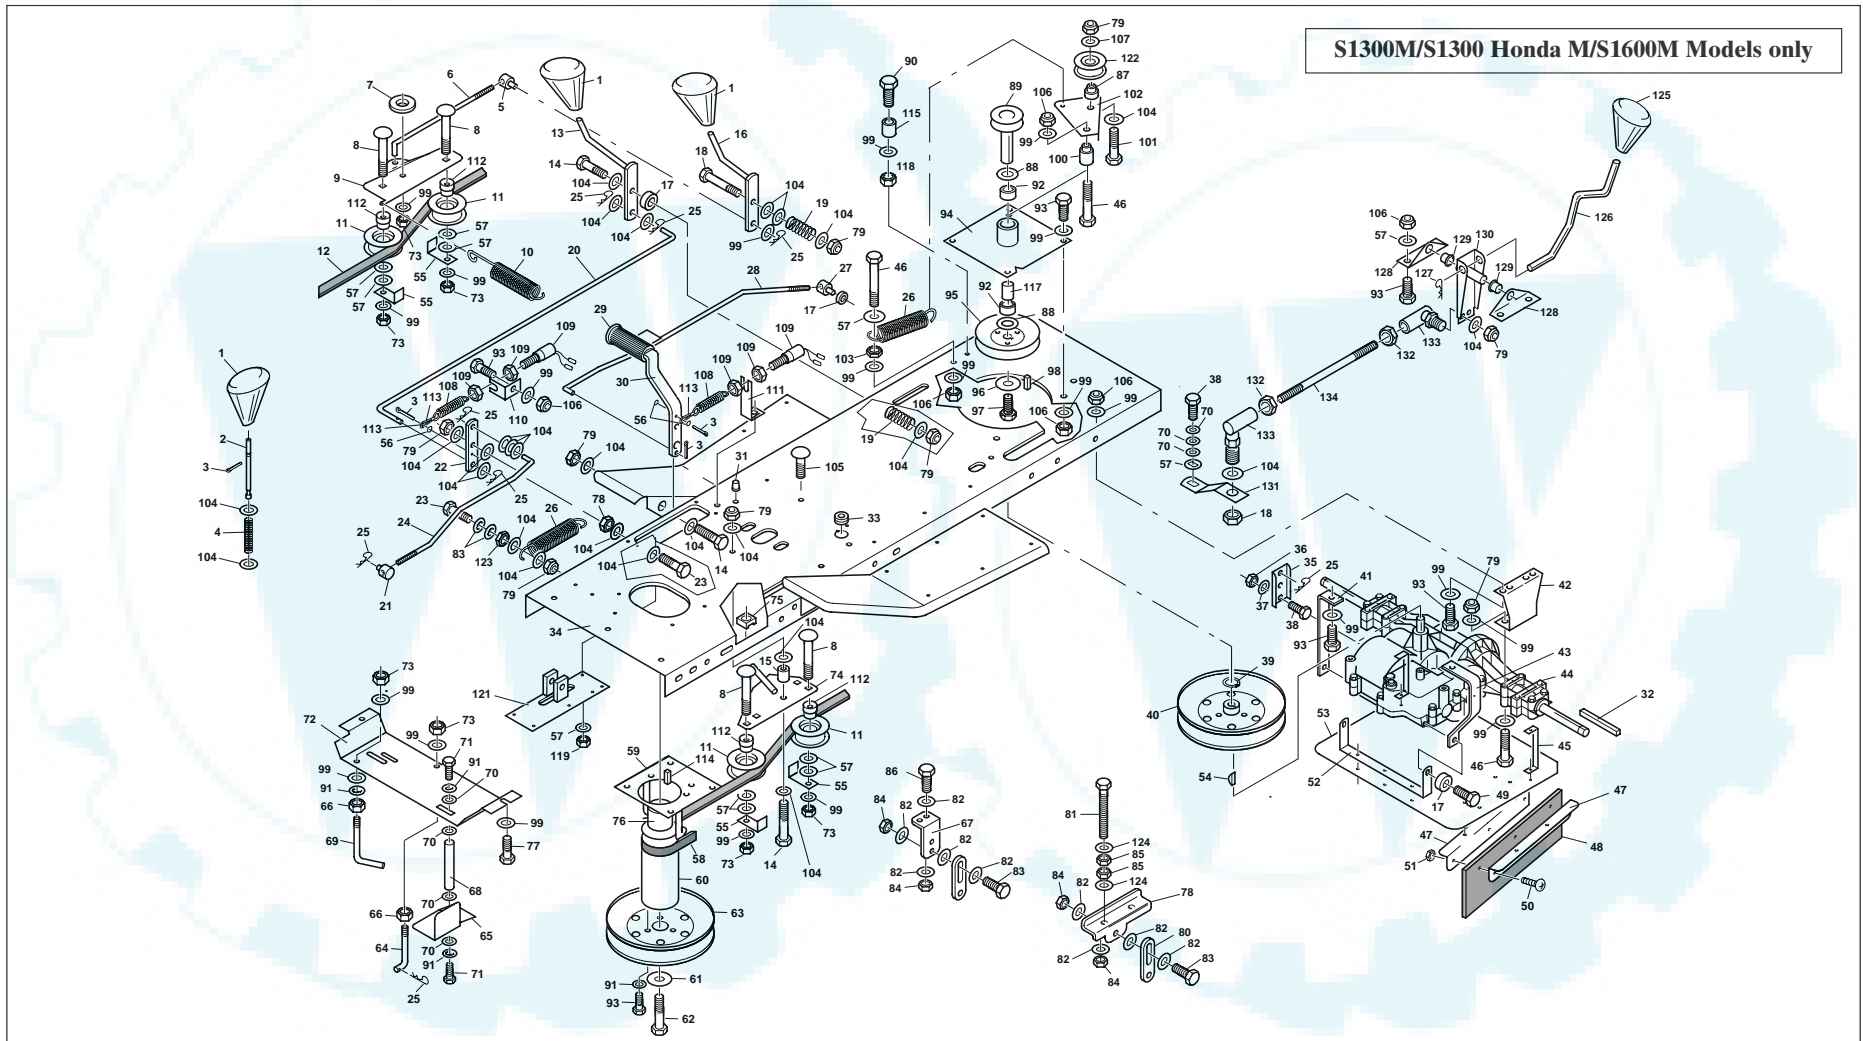

Tractor Chassis, PTO, Brake & Cutter Controls

S1300M/S1300 Honda M/S1600M Models only

A C U T A B O V E T H E C O M P E T I T I O N

Tractor Chassis, PTO, Brake & Cutter Controls

ITEM	PART NO.	DESCRIPTION	QTY
1	2648	Knob	3
2	7383	Plunger Brake	1
3	1233	Steel Split Pin	3
4	2003	Spring Park Brake	1
5	6817	Swivel Adjuster Rod	1
6	7107	Rod Adjustable	1
7	8418	Spacer, PTO Jockey	1
8	RCL074-0845	Bolt	4
9	8310	Plate PTO Jockey Pulley	1
10	2594	Spring	1
11	9488	Jockey Pulley	5
12	7726	Belt, PTO (A 84%)	1
13	6400	Lever, Engage	1
14	1319	Bolt	2
15	6812	Bush, Jockey Plate	1
16	8538	Lever, PTO Engage	1
17	3683	Spacer	4
18	7285	Bolt	1
19	1613	Spring	2
20	RCL564019-00	Engage Rod (long)	1
21	1695	Swivel Engage Rod	1
22	9093	Transfer Link	1
23	1054	Bolt	1
24	8814	Engage Rod	1
*	RCL584361-00	Engage Rod, Honda 13HP only	1
25	4086	"R" Clip, Small	8
26	2103	Clutch Spring	2
27	1694	Swivel	1
28	8515	Brake Rod	1
29	8912	Foot Pedal Rubber	1
30	8218	Foot Pedal	1
31	MX951	Grommet (S1300-S1600 only)	1
32	RCL 812000-00	Key, Square	2
33	4152	Grommet Open Chassis	3
34	RCL564033-00	Chassis	1

ITEM	PART NO.	DESCRIPTION	QTY
35	2356	Plate Brake Extension	1
36	1270	Nut	1
37	1331	Washer	1
38	1156	Setscrew	2
39	1996	Circlip	1
40	8295	Pulley Transaxle	1
41	2831	TX Support Bkt., Right Hand Front	1
42	RCL584061-00	TX Support Bkt., Rear	2
43	9475	TX Support Bkt., Left Hand Front	1
44	9478	Transaxle 200 Series 6 Speed	1
45	8393	Support Bkt. Grass Def. Rear	2
46	1978	Bolt	4
47	3323	Galv. Support Bkts	2
48	3324	Flap Rubber (Std. Tractors)	1
49	7286	Screw	2
50	1735	Screw	3
51	1053	Nut	3
52	9474	Support Bkt. Grass Deflector front	1
53	4949	Grass Deflector	1
54	1104	Key	1
55	5735	Belt Guide	5
56	1067	Washer	4
57	3613	Washer	10
58	1688	Belt Transmission	1
59	RCL564029-00	Belt Guide Plate Assembly	1
60	6796	Eng. Blk	1
61	6536	Washer	1
62	027-11114	Bolt	1
63	1558	Pulley 7"	1
64	2319	Brake Cable Retaining Pin	1
65	7542	Safety Guard	1
66	RCL061-08	Nut	2
67	9304	Hanger Bkt., Front	1
68	7541	Post Safety Guard	1
69	RCL584191-00	Belt Guide Pin	1

ITEM	PART NO.	DESCRIPTION	QTY
70	1331	Washer	7
71	1156	Setscrew	2
72	RCL584099-00	Guard Plate	1
73	RCL090-08	Nut	9
74	8236	Jockey Plate	1
75	4309	Nut	2
76	7684	Spacer	1
77	RCL030-0825	Setscrew	2
78	9302	Hanger Bkt., Left Hand Rear	1
*	9303	Hanger Bkt., Right Hand Rear	1
79	1324	Nut	12
80	8915	Lifting Link	4
81	6213	Setscrew	4
82	RCL017-1003	Washer	30
83	RCL048-1035	Setscrew	8
84	RCL090-10	Nut	16
85	RCL061-10	Nut	8
86	5850	Setscrew	4
87	8340	Spacer	1
88	RCL016-1601	Washer	3
89	9569	PTO Pulley Assembly	1
90	RCL029-0840	Bolt	1
91	2045	Washer	6
92	3229	Bearing	2
93	1982	Setscrew	13
94	9567	PTO Mounting Plate	1
95	8337	Pulley Assembly, 5"	1
96	017-0802	Washer	1
97	RCL048-0820	Bolt	1
98	MX1285	Key, Long	1
99	1105	Washer	34
100	1321	Spacer	1
101	1200	Bolt	1
102	8232	Plate Jockey Pulley	1
103	1969	Nut	1

A C U T A B O V E T H E C O M P E T I T I O N