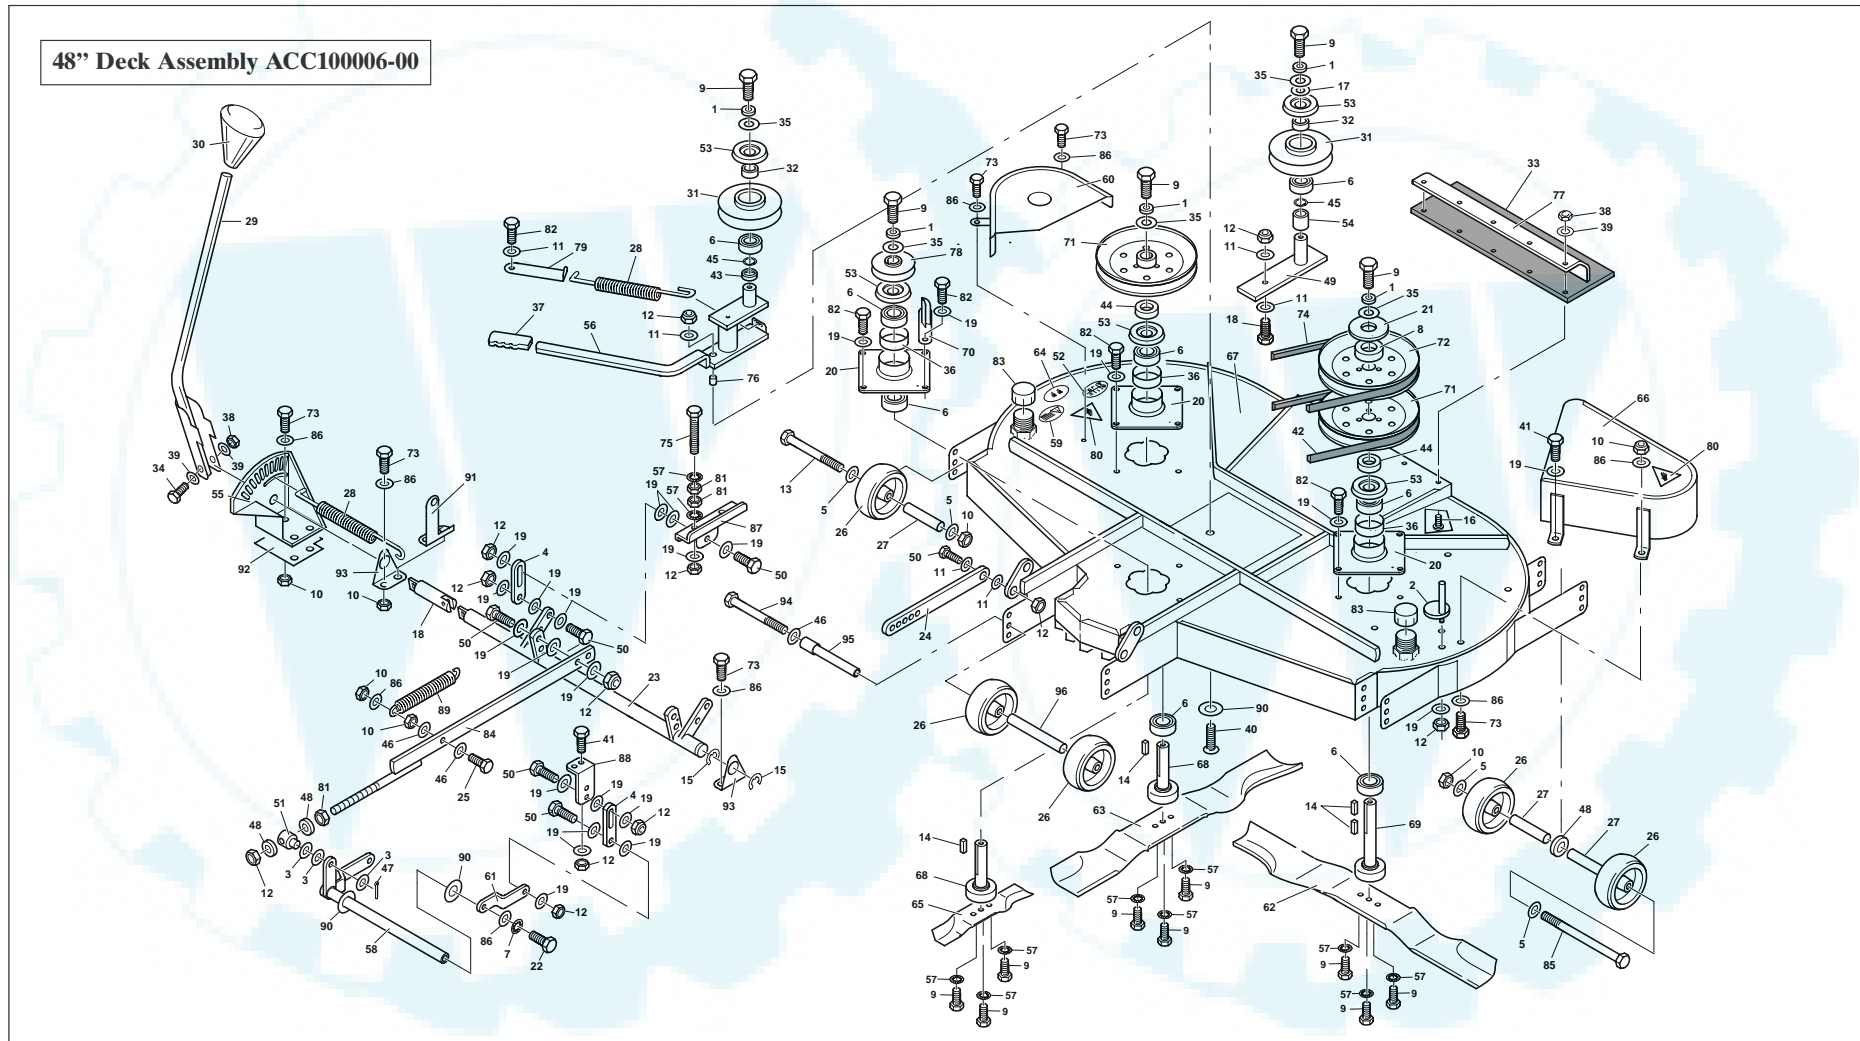

48" (122cm) Contra-Rotating Cutter Deck

A C U T A B O V E T H E C O M P E T I T I O N

48" (122cm) Contra-Rotating Cutter Deck

ITEM	PART NO.	DESCRIPTION	QTY
1	M1922	Washer	5
2	6748	Shaft, Cam Adjuster	1
3	RCL011-1001	Washer	3
4	8915	Lifting Link	4
5	6122	Washer	17
6	1180	Bearing, NSK. 6205-RS	8
7	RCL013-08	Washer	1
8	8846	Spacer	1
9	RCL094-1025	Setscrew	14
10	RCL090-08	Nut	18
11	6125	Washer	32
12	RCL090-10	Nut	24
13	7046	Bolt	2
14	3841	Drive Key	4
15	1663	"E" Clip (A1500-75)	2
16	RCL050-0616	Setscrew	5
17	3618	Spacer	1
18	RCL584199-00	Hanger Bkt. Shaft Extension	1
19	RCL017-1003	Washer	16
20	8384	Bearing Housing	3
21	3635	Spacer	1
22	RCL048-0820	Setscrew	1
23	9067	Hanger Bracket Assembly	1
24	8907	Hitch Bar	2
25	RCL030-0835	Bolt	1
26	7320	Wheel, Anti-Scalp	8
27	4774	Sleeve	6
28	2595	Spring	2
29	7646	Lever Height Adjuster	1
30	2649	Knob	1
31	9101	Idler Pulley	2
32	9103	Spacer	2
33	3286	Rubber Flap	1
34	RCL030-0635	Bolt	1
35	M1923	Washer, Disc Spring	5

ITEM	PART NO.	DESCRIPTION	QTY
36	8913	Spacer, Bearing	3
37	6083	Handgrip	1
38	RCL089-06	Nut	6
39	RCL009-0611	Washer	12
40	RCL074-1035	Bolt	1
41	6213	Setscrew	5
42	MX1304	Belt	1
43	9102	Spacer	1
44	8572	Spacer	2
45	MX1320	Circlip	2
46	009-0817	Washer	2
47	1223	Split Pin, Steel	1
48	3683	Spacer	3
49	8428	Idler Shaft Assembly	1
50	RCL048-1035	Setscrew	10
51	8639	Pivot, Lift Rod	1
52	RCL766177-00	Decal, Warning Label (Graphical)	1
53	8437	Pulley Shroud	5
54	9105	Idler Spacer	1
55	RCL564040-00	Height Adjuster Quadrant	1
56	9002	Engine Idler Assembly	1
57	RCL013-1001	Washer	17
58	9067	Hanger Bracket Assembly	1
59	RCL766178-00	Label, Hazard Warning	1
60	RCL564093-00	Guard, Right Hand	1
61	RCL584056-00	Lifting Spindle Link, Left Hand	1
62	8886	Blade, Left Hand	1
63	8887	Blade, Right Hand	1
64	RCL766135-00	Label, Height Adjuster	1
65	8770	Blade, Centre	1
66	8926	Guard, Left Hand	1
67	RCL564095-00	Cutter Deck	1
68	8774	Cutter Shaft (Short)	2
69	8844	Cutter Shaft (Long)	1
70	8426	Guard Central	1

ITEM	PART NO.	DESCRIPTION	QTY
71	5435	Pulley Assembly	2
72	8890	Pulley Assembly	1
73	2764	Setscrew	10
74	5672	Drive Belt	1
75	6213	Setscrew	4
76	8576	Spacer Tube	1
77	3287	Retaining Strip	1
78	8385	Pulley	1
79	8571	Bracket, Spring Retaining	1
80	RCL766194-00	Warning Label	2
81	RCL061-10	Nut	9
82	6117	Setscrew	12
83	MX1319	Cap	2
84	RCL564041-00	Hitch Rod	1
85	RCL030-8140	Bolt	2
86	011-0801	Washer	16
87	9303	Hanger Bkt., Right Hand, Rear	1
*	9302	Hanger Bkt., Left Hand Rear	1
88	RCL584300-00	Hanger Bkt., Front	2
89	RCL900010-00	Spring	1
90	1976	Washer	3
91	RCL584043-00	Spring Post	1
92	RCL584046-00	Spacer Plate	1
93	8922	Hanger Bkts.	2
94	RCL030-0810	Bolt	2
95	RCL584206-00	Sleeve, Anti Scalp Wheel	2
96	RCL584203-00	Axle, Anti Scalp Wheel	1
*	ACC100006-00	48" Deck Assembly, complete	1

* Not Shown

A C U T A B O V E T H E C O M P E T I T I O N