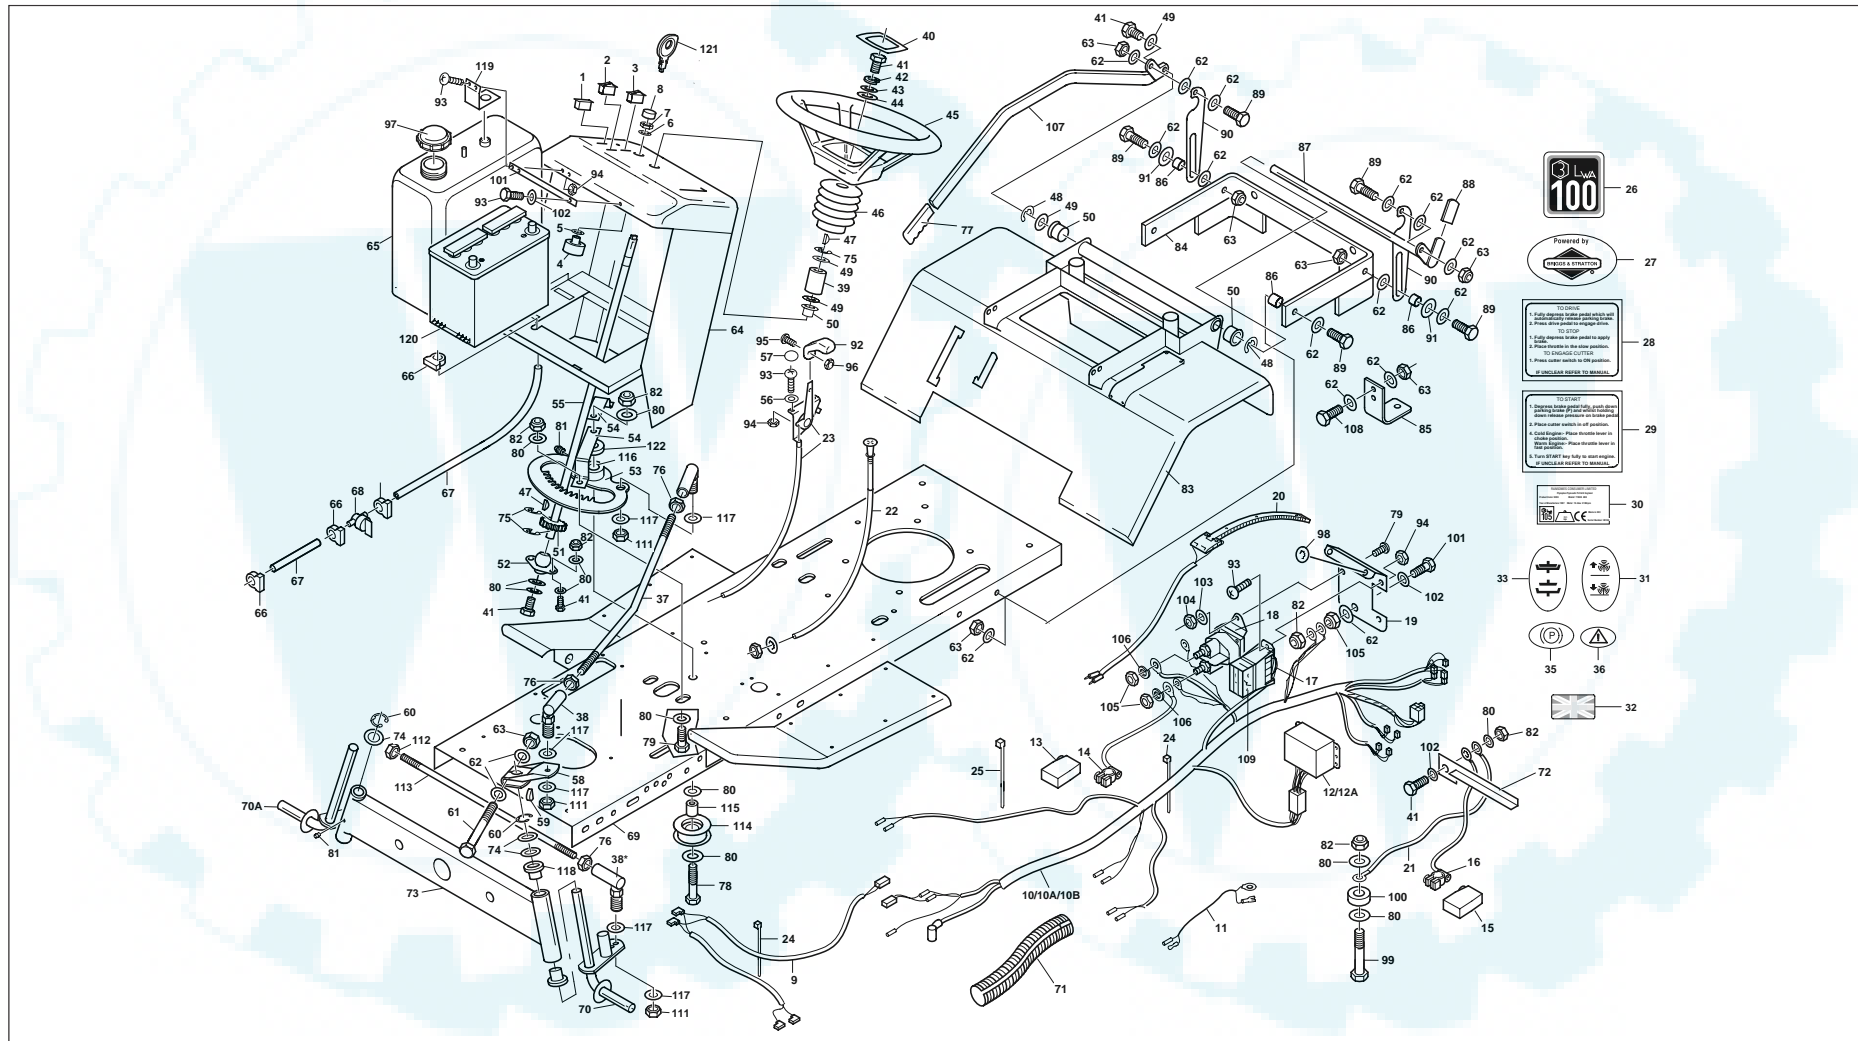

Steering and Electrical Controls

A C U T   A B O V E   T H E   C O M P E T I T I O N

Steering and Electrical Controls

ITEM	PART NO.	DESCRIPTION	QTY
1	8841	Light Battery Charge, S1600/T1600/T1800	1
2	8161	Switch, Cutter Engage (with symbols), T1600/T1800	1
3	8160	Switch, Headlights (with symbols), S1600/T1600/T1800	1
4	2703	Switch, Ignition	1
5	7496	Int. Teethsp. Washer	1
6	6523	Ignition Washer	1
7	2065	Ignition Locknut	1
8	5600	Bezel	1
9	9565	Headlight Harness, S1600/T1600/T1800	1
10	8063	Loom, S1600/T1600/T1800	1
10A	8073	Loom, S1300	1
10B	RCL438006-00	Loom, Honda 13HP only	1
11	8557	Loom Adaptor, T1600/T1800	1
11A	8798	Loom Adaptor, S1600	1
12	8062	P.C.B. Assembly, S1600/T1600/T1800	1
12A	8055	Relay, S1300/Honda 13HP	1
13	9297	Terminal Cover (Red)	1
14	8233	Battery Connection (Positive)	1
15	RCL472000-00	Terminal Cover (Black)	1
16	8234	Battery Connection (Negative)	1
17	8176	Fuse Holder	1
18	1530	Solenoid	1
19	8906	Bkt. Solenoid & Fuse Holder	1
20	9489	Seat Switch (Spares only), Supplied with seats	1
21	7631	Earth Cable	1
22	3559	Choke Control, T1600/T1800	1
23	8569	Throttle Control Assy & Cable, T1600/T1800	1
23A	7348	Throttle, S1300/S1600	1
23B	RCL584359-00	Throttle, Honda 13HP only	1
24	MX1286	Cable Tie	3
25	RCL794000-00	Cable Tie (Re-usable)	2
26	4972	Label, Sound Power Level (100dB)	1

ITEM	PART NO.	DESCRIPTION	QTY
27	RCL766173-00	Label, Powered by Briggs	1
28	7920	Label, To Drive (Hydro)	1
*	8583	Label, To Drive (Manual), S1300/S1600	1
*	7918	Label, To Drive (Manual), T1600/T1800	1
29	7919	Label, To Start (Hydro)	1
*	8252	Label, To Start (Manual), S1300/S1600	1
*	7917	Label, To Start (Manual), T1600/T1800	1
30	*	Decal - Serial No. (Not Replaceable)	1
31	RCL766137-00	Label, P.G.C. Lower / Raise	1
32	3453	Label, Union Jack	1
33	RCL766134-00	Label, P.T.O. Disengage / Engage (all models)	1
*	RCL766134-00	Label has two uses	1
*	RCL766134-00	Deck Disengage, S1300/S1600	1
35	RCL766138-00	Label, Parking Brake	1
36	RCL766179-00	Label, Small Caution	3
37	RCL584318-00	Steering Rod	1
38	RCL102009-00	Ball Joint, Right Hand	3
*	RCL102004-00	Ball Joint, Left Hand	1
39	RCL584309-00	Bush	1
40	9379	Steering Wheel Cap	1
41	RCL048-0820	Setscrew	4
42	RCL083-0802	Washer	1
43	2047	Washer	1
44	4124	Washer	1
45	9378	Steering Wheel	1
46	9426	Gaiter	1
47	1104	Woodruff Key	2
48	2589	"E" Clip No.1500-62	3
49	1975	Washer	6
50	3539	Bush, Steering Column	3
51	2276	Steering Gear	1
52	1699	Steering Foot	1
53	RCL564108-00	Steering Quadrant	1
54	RCL584311-00	Bridge Steering Quadrant, Long	1
*	RCL584312-00	Bridge Steering Quadrant, Short	1

ITEM	PART NO.	DESCRIPTION	QTY
55	RCL584308-00	Steering Column	1
56	3091	Cup Washer (White Plastic)	2
57	3092	Screw Cover (Black Plastic)	2
58	RCL564119-00	Steering Arm	1
59	1098	Woodruff Key	1
60	RCL113-0075	"E" Clip	2
61	RCL030-1065	Bolt	2
62	1323	Washer	24
63	RCL089-1012	Nut	6
64	8919	Console Assy	1
65	3960	Fuel Tank	1
66	3940	Snapper Hoseclip No.6	4
67	3859	Pipe Fuel Supply (Length as required)	1
68	7331	Fuel Cock	1
69	RCL564033-00	Chassis	1
70	RCL564105-00	Stub Axle, Left Hand	1
70A	RCL564104-00	Stub Axle, Right Hand	1
71	9004	Convolute Tubing	As req
72	9458	Battery Location Plate	1
73	RCL564106-00	Axle Beam	1
74	3712/3713	Washer	As req
75	RCL113-0062	Circlip	3
76	RCL066-1207	Locknut	4
77	6083	Handgrip	1
78	RCL023-0636	Bolt	1
79	1156	Setscrew	3
80	3613	Washer	11
81	1423	Grease Nipple	3
82	1273	Nut	18
83	9363	CTR. Body Assembly	1
84	8215	Mounting Frame	1
85	2246	Tow Hitch	1
86	3146	Spacer	4
87	8285	Lifting Shaft	1
88	7851	Rectangular Sleeve	1

A C U T A B O V E T H E C O M P E T I T I O N